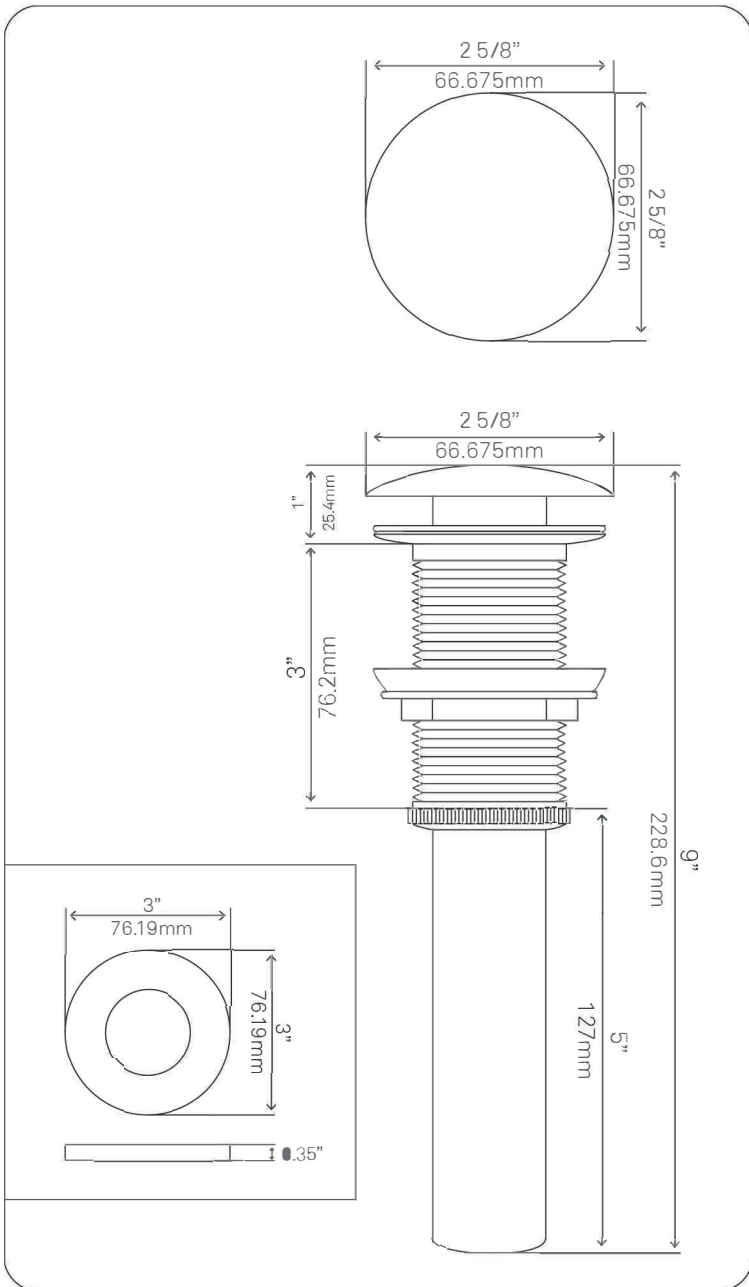

NOTES

Novatto reserves the right (1) to make changes in specifications and materials, and (2) to change or discontinue models, both without notice or obligation. Dimensions are for reference only, see www.NovattoInc.com for finish options and product availability.

Novatto Inc
TOLL FREE 844.404.4242
www.NovattoInc.com