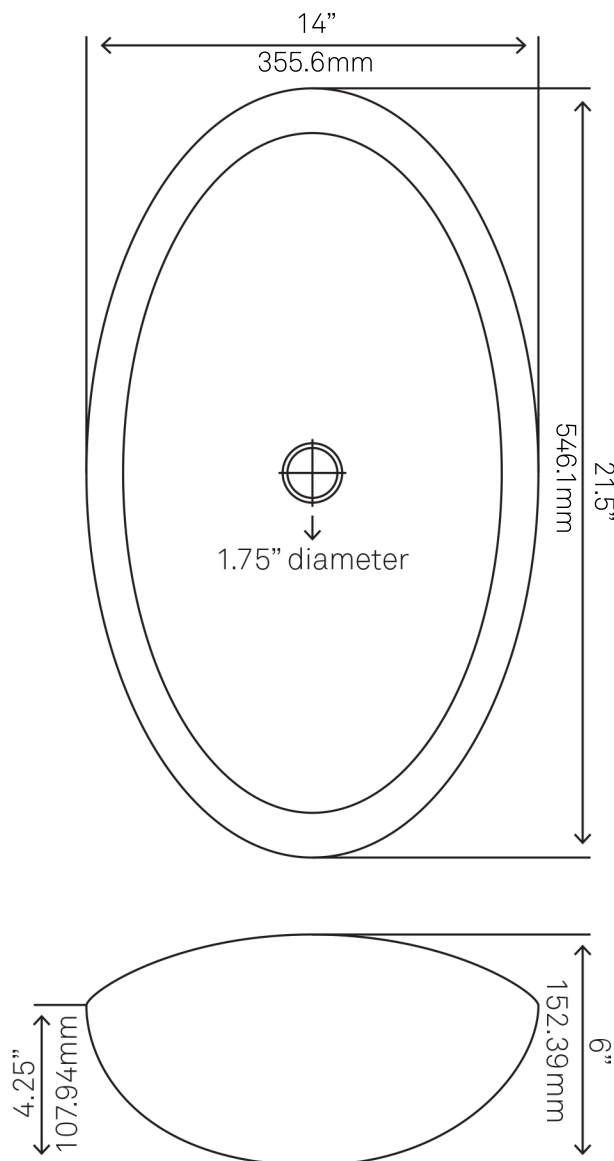

TIS-324T BABBUCCIA Clear Brown Glass Vessel Sink

Requested By:

Specific Features:

Novatto reserves the right (1) to make changes in specifications and materials, and (2) to change or discontinue models, both without notice or obligation. Dimensions are for reference only, see www.NovattoInc.com for finish options and product availability.

STANDARD SPECIFICATIONS:

- Oval slipper clear brown glass vessel
- Made with high tempered glass
- Scratch resistant and non-porous
- Designed for above counter installation
- Standard U.S. plumbing connections
- 1.75-inch drain opening
- No overflow

PUD-BN-MR Vessel Sink Pop-Up Drain and Mounting Ring, Brushed Nickel

Requested By: _____

Specific Features: _____

STANDARD SPECIFICATIONS:

- Clicker pop-up vessel sink drain and mounting ring
- Brushed Nickel finish
- Solid brass construction
- Includes rubber seals and fastener for installation
- 9-inches total pop-up length
- Fits any standard 1.75-inch drain opening
- cUPC